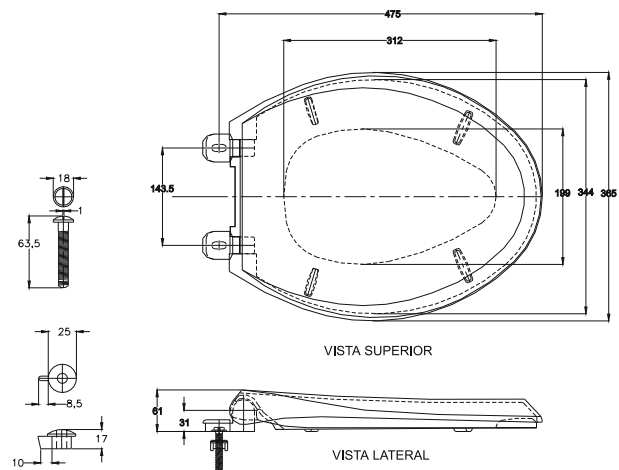

Ficha Técnica

Cut Sheet

ASIENTO M013

Asiento Elongado / Elongate Seat

Información técnica

Technical Information

Material Material	100% polipropileno 100% polypropylene
Dimensiones (An x L x AL) Dimensions (L x L x H)	- cms. - cms.
Peso Weight	1.00 kg 1.00 kg
Incluye Items included	Tuercas y bisagras Nuts and hinges

Cuidados y limpieza

Attendance and cleanliness

Los acabados superficiales son aquellos que le imprimen una apariencia especial y estética a su producto y además le brindan protección.

Para prolongar sus cualidades es vital que la limpieza profunda del producto se haga únicamente con agua y jabón suave y que en el secado y el brillo se utilice un paño de algodón limpio; Por ningún motivo deben usarse elementos abrasivos, ácidos o disolventes para la limpieza del producto.

Surface finishes are those that give an appearance special and aesthetic to your product and also provide protection.

To prolong its qualities it is vital that the deep cleaning of the product is done only with water and mild soap and that in drying and shine it is used a clean cotton cloth; For no reason should they use abrasive elements, acids or solvents for cleaning the product.

Color

Color

☐ Blanco .020 White .020	☐ Bone .021 Bone .021

Plano técnico

Technical Drawing

GARANTÍA DE 5 AÑOS PRODUCTO,
LIMITED WARRANTY 5 YEARS IN PRODUCT.

SERVICIO POST VENTA
AFTER SALE SERVICE

Panamá:	(507) 800-0202
Costa Rica:	(506) 4001-4966
Guatemala:	(502) 1800-6240-109
Honduras, San Pedro Sula:	(504) 9482-6710
Honduras, Tegucigalpa:	(504) 9767-0821
Nicaragua:	(505) 2249-5521
El Salvador:	(503) 2274 4620
postventa@incesastd.com	

PISO TERMINADO / FINISHED FLOOR

Unidades / Units: mm.

Estas dimensiones son nominales y son sujetas a cambio sin previo aviso.

These dimensions are nominal and are subject to change without prior notice.