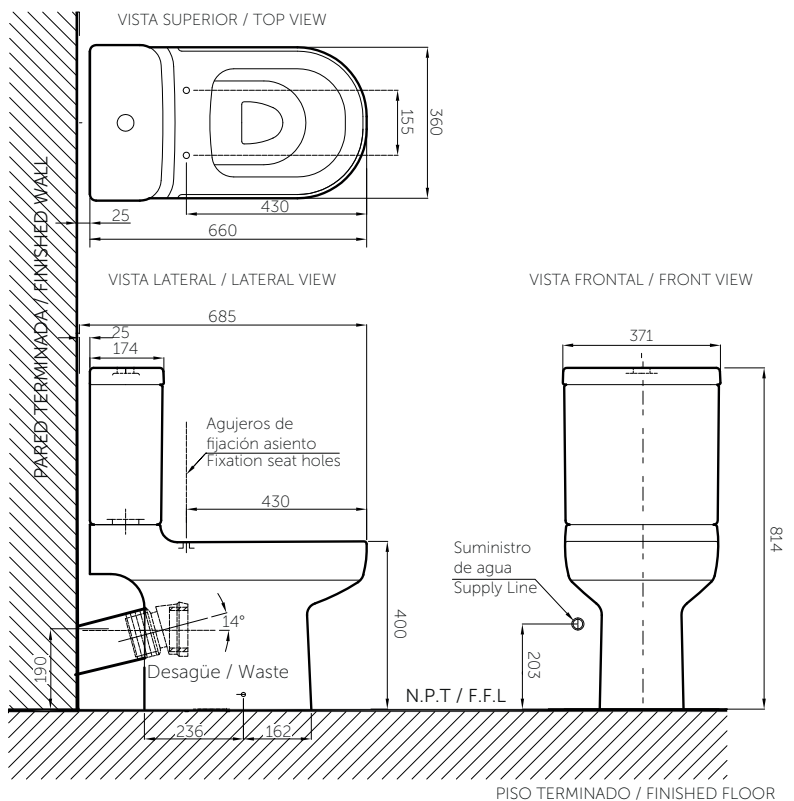

Color
Color

Blanco .020
White .020

Servicio técnico post venta / After sales service
www.americanstandardca.com -
postventa@incesastd.com

Línea de Atención al Cliente / Customer Service
Panamá: (507) 800-0202, Guatemala: (502) 3755-2246
Costa Rica: (506) 2519-5400, Nicaragua: (505) 2249-5521,
El Salvador: (503) 2274-4620, Honduras (Tegucigalpa): (504) 9441-1968,
Honduras (San Pedro Sula): (504) 9470-9391

Cuidados y limpieza

Care and cleaning

- Para la limpieza, utilice un detergente suave como jabón líquido de PH neutro y agua tibia.
- No utilice limpiadores abrasivos que puedan rayar u opacar la superficie.
- No use limpiadores que contengan CLORO, este químico puede causarle daños a la pieza.
- Siempre pruebe la solución de limpieza en un área oculta antes de aplicarla a toda la superficie.
- Limpie con un trapo y enjuague completa e inmediatamente con agua después de aplicar limpiadores.
- Enjuague y seque las superficies cercanas que se hayan rociado.
- For best cleaning results use a mild soap with neutral PH and warm water.
- Do not use abrasive cleaners since they might scratch the surface.
- Do not clean the product with CHLORINE'S substances will cause damage on the piece.
- Always test cleaning products on a small hidden area before applying it to the entire product.
- After using cleaners, rinse the surface using water and dry with a cloth.

Plano técnico

Technical Drawing

Unidades / Units: mm.

Estas dimensiones son nominales y son sujetas a cambio sin previo aviso.
These dimensions are nominal and are subject to change without prior notice.

Productos relacionados

Related products

- Ref. 19.00579.002 Grifería Nilo Lavamanos
- Ref. 19.00579.002 Low height single handle Nilo monoblock lavatory faucet
- Ref. 219231001 Lavamanos de sobrepone Fluid
- Ref. 219231001 Drop-in Fluid Lavatory
- Ref. 19.00580.002 Grifería Nilo Ducha
- Ref. 19.00580.002 Shower Nilo faucet
- Ref. CLJ461402 Sanitario dos piezas Cristalro piso
- Ref. CLJ461402 Two pieces Cristalro floor toilet
- Ref. 5048001 Bidet Cristalro
- Ref. 5048001 Cristalro Bidet