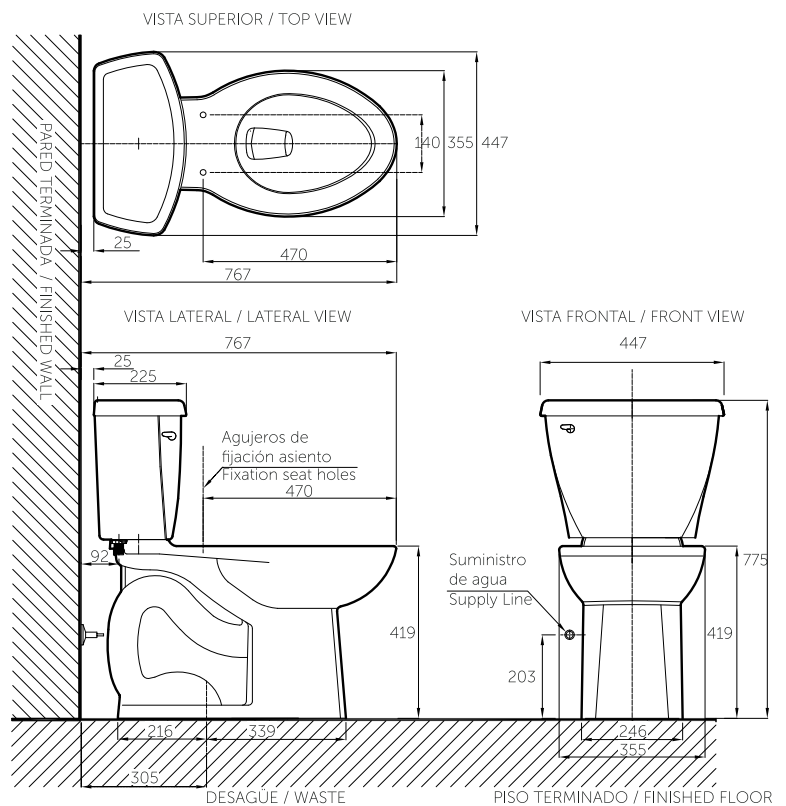

- Altura ergonómica (16-1/2"), ideal para personas con dificultades de movilidad
- Inodoro de alta eficiencia H.E.P.T. (bajo consumo de agua con un excelente desempeño). 4.8 L. promedio
- Descarga rápida y silenciosa con Tecnología Flush Right tipo jet.
- Amplio espejo de agua que facilita la limpieza y evita malos olores

Inspiration

The Cadet series is characterized by its ergonomic design, efficiency in saving water, energy and environment. complement to LEED certification projects, GBC, CALGreen and WaterSense.

- Ergonomic Height (16-1 / 2 "), ideal for people with difficulties mobility
- High-efficiency toilet H.E.P.T. (Low water consumption with excellent performance). 4.8 L. average
- Download quickly and quietly technology Flush Right jet type
- Large water mirror that facilitates cleaning and prevents odors

Technical Information

Material Material	Porcelana sanitaria Vitreous China
Dimensiones (An x Al x Pr) Dimensions (W x H x D)	447 x 775 x 767 mm. 17.5 x 30.5 x 30.1 inch.
Altura de la taza Bowl Height	419 mm. 16.5 inch.
Presión de agua Water pressure	20 - 80 PSI
Sistema de descarga Outlet system	Descarga sencilla Single flush
Espejo de agua Water surface area	208 x 220 mm. 8 x 8.6 inch.
Altura de sello Trap seal	62 mm. 2.4 inch.
Distancia del muro al centro del desagüe Wall distance from waste center	305 mm. 12 inch.
Válvula de llenado Fill valve	Antisifón Anti-siphon
Válvula de descarga Flush valve	76.2 mm. 3 inch.
Capacidad de descarga Flushing capacity	1300 gr. MISO
Peso Neto (aprox.) Net Weight (approx.)	39.6 kg. 87.3 lb.
Peso Bruto (aprox.) Shipping Weight (approx.)	43.4 kg. 95.6 lb.

Plano técnico

Technical Drawing

Estas dimensiones son nominales y son sujetas a cambio sin previo aviso.
These dimensions are nominal and are subject to change without prior notice.

Productos relacionados