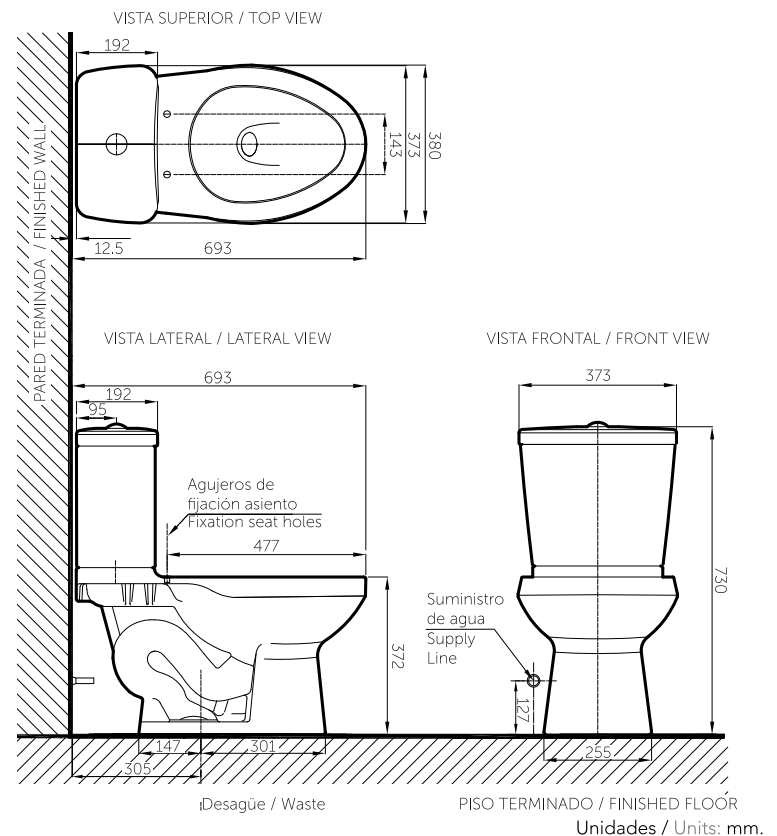

Timeless Inspiration

The Olympus O2 series is the perfect combination between performance, usability and renewed iconic style.

The two piece toilet of this series is a high efficiency ecological product (3.8 Lpf). Its rejuvenated aspect maintains the space saving compact design with a more integrated and fluid coupling between bowl and tank to offer a more robust appearance. It also has a comfortable top mounted actuator that provides a distinctive and elegant trait.

SERIE OLYMPUS O2

OLYMPUS O2

Sanitario de dos piezas

Two pieces toilet

3.8 Lpf.

1.0 Gpf.

Ref. 01630224022

Información técnica

Technical Information

Material Material	Porcelana sanitaria Vitreous China
Dimensiones (An x L x Al) Dimensions (W x D x H)	380 x 693 x 730 mm 14.9 x 27.2 x 28.7 inch
Presión de agua Water pressure	20 - 80 PSI
Consumo de agua Water consumption	Descarga sencilla 3.8 Lpf Single flush 1.0 Gpf
Sistema de descarga Outlet system	Tecnología sifónica Sifon technology
Espejo de agua Water surface area	180 x 201 mm 7 x 7.9 inch
Altura de sello Trap seal	51 mm 2 inch
Distancia del muro al centro del desagüe Wall distance from waste center	305 mm 12 inch
Válvula de llenado Fill valve	Antisifón Anti-siphon
Válvula de descarga Flush valve	50.8 mm 2 inch
Capacidad de descarga Flushing capacity	450 gr. MISO
Peso Neto (aprox.) Net Weight (approx.)	32.5 kg 71.6 lb

Plano técnico

Technical Drawing

Estas dimensiones son nominales y son sujetas a cambio sin previo aviso.
These dimensions are nominal and are subject to change without prior notice.

Productos relacionados